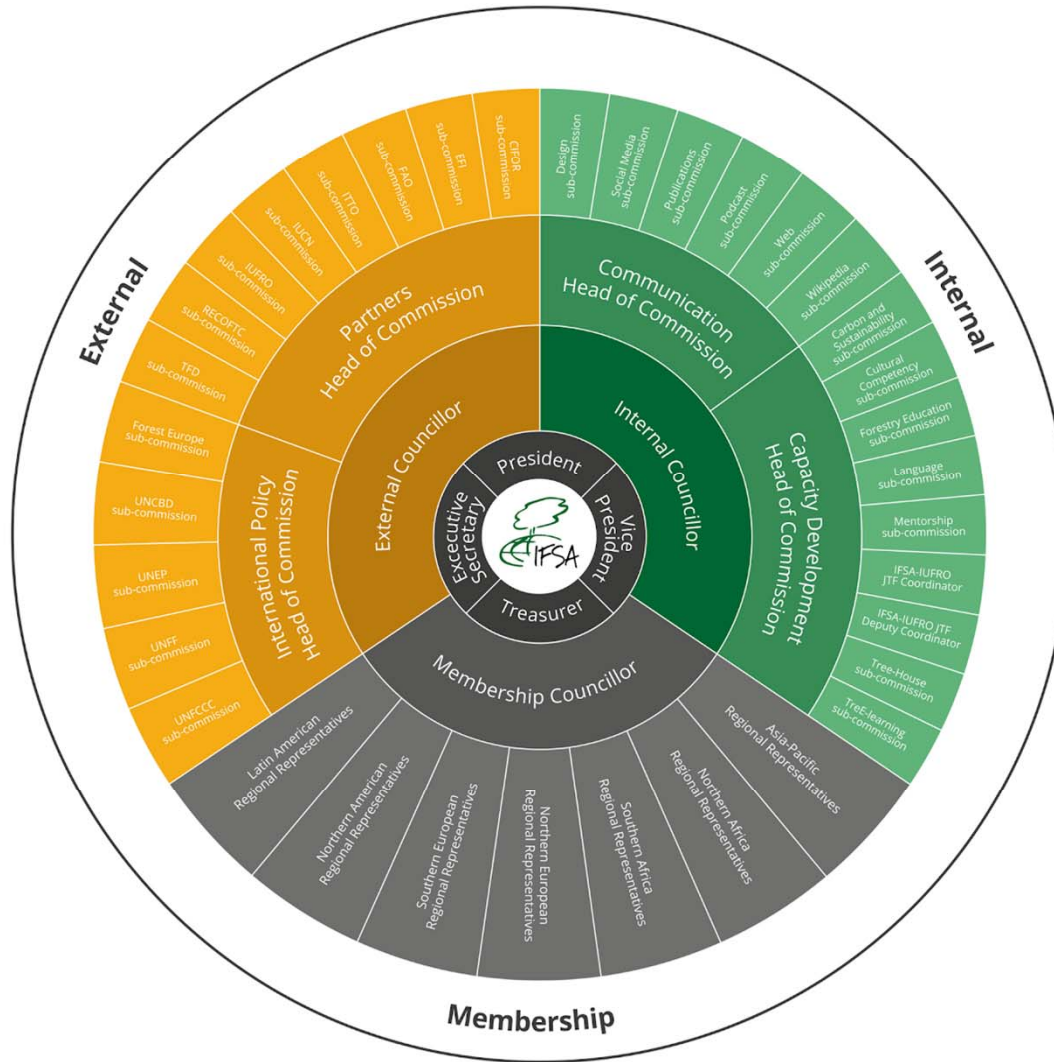

International
**Forestry
Students'**
Association

Pro Silva - IFSA meeting

What is IFSA?

The largest international association
for students of forestry and related
fields

Established in 1990 by motivated
students organizing Student
Symposiums since 1973

IFSS 2019, Estonia

Global - and Growing...

*World-wide network
of students and
young researchers*

Education Hub

*Connecting across
borders and cultures*

IFSA Structure

IFSA Local Committees (LCs)

The basic pillars of IFSA

Student groups affiliated with the respective universities

130 LCs from **60 countries** worldwide
ifsa.net/local-committees/

Partners

ifsa.net/partners/

Development Project on Green Jobs

- Green jobs – The future of employment in the forest sector
- Global student networking and green jobs in the forest sector
- A Joint EFI-IFSA-IUFRO Capacity Development Project

Final Event EFI-IFSA-IUFRO Global Student Networking and Green Jobs in the Forest Sector Project

7th April 2022 from 14:00–15:30 (GMT+1)

Are you a student, early career professional, educator or policy maker with an interest in forests? Join us to learn about our research, activities and project outcomes!