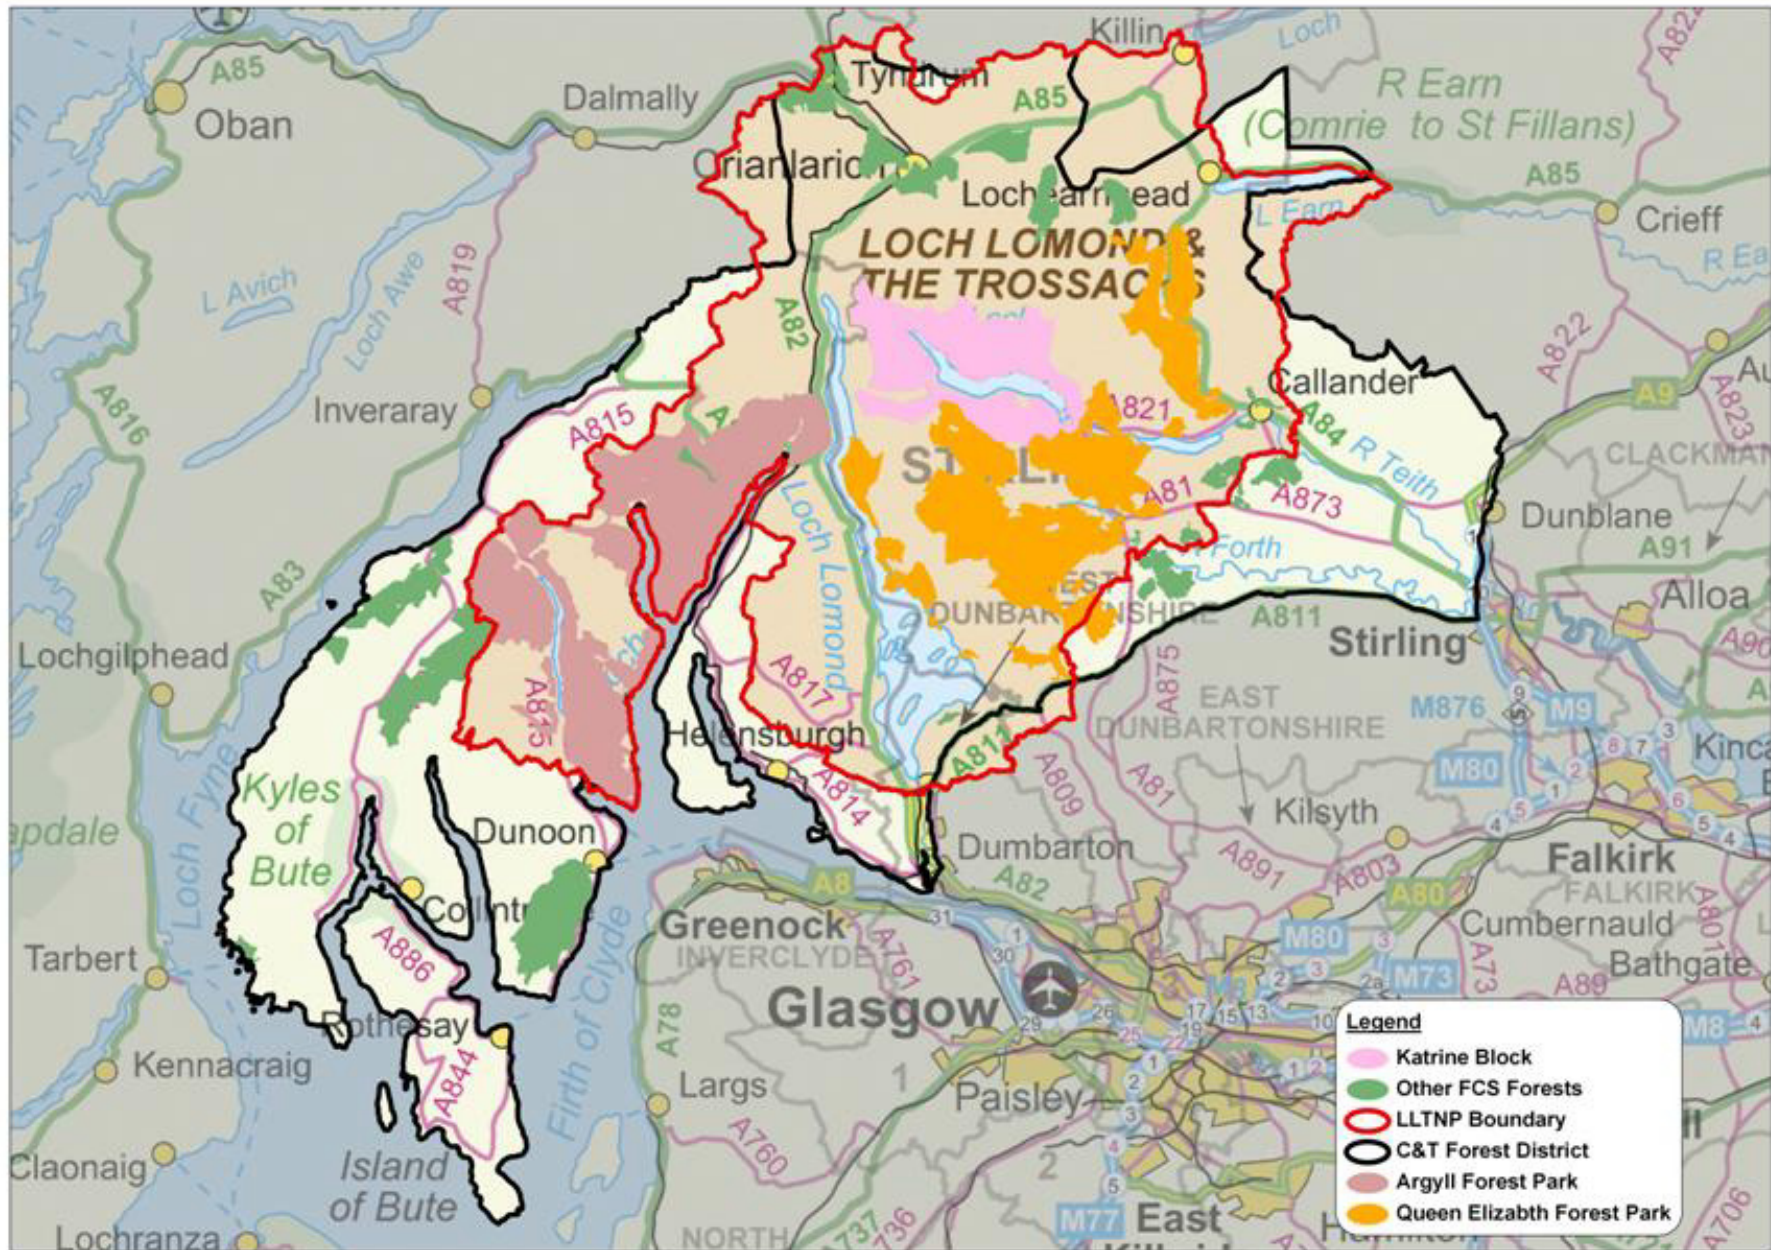

Welcome to Cowal & Trossachs FD

John Hair
Planning Manager

Species composition

Sitka spruce - 59%

Larch - 7%

Pine - 7%

Norway spruce - 4%

Other conifer - 7%

Broadleaves - 16%

Age range of trees

0 - 10 years 10%

11-20 years 10%

21 - 40 years 38%

41 - 60 years 27%

60 - 80 years 7%

81+ years 8%