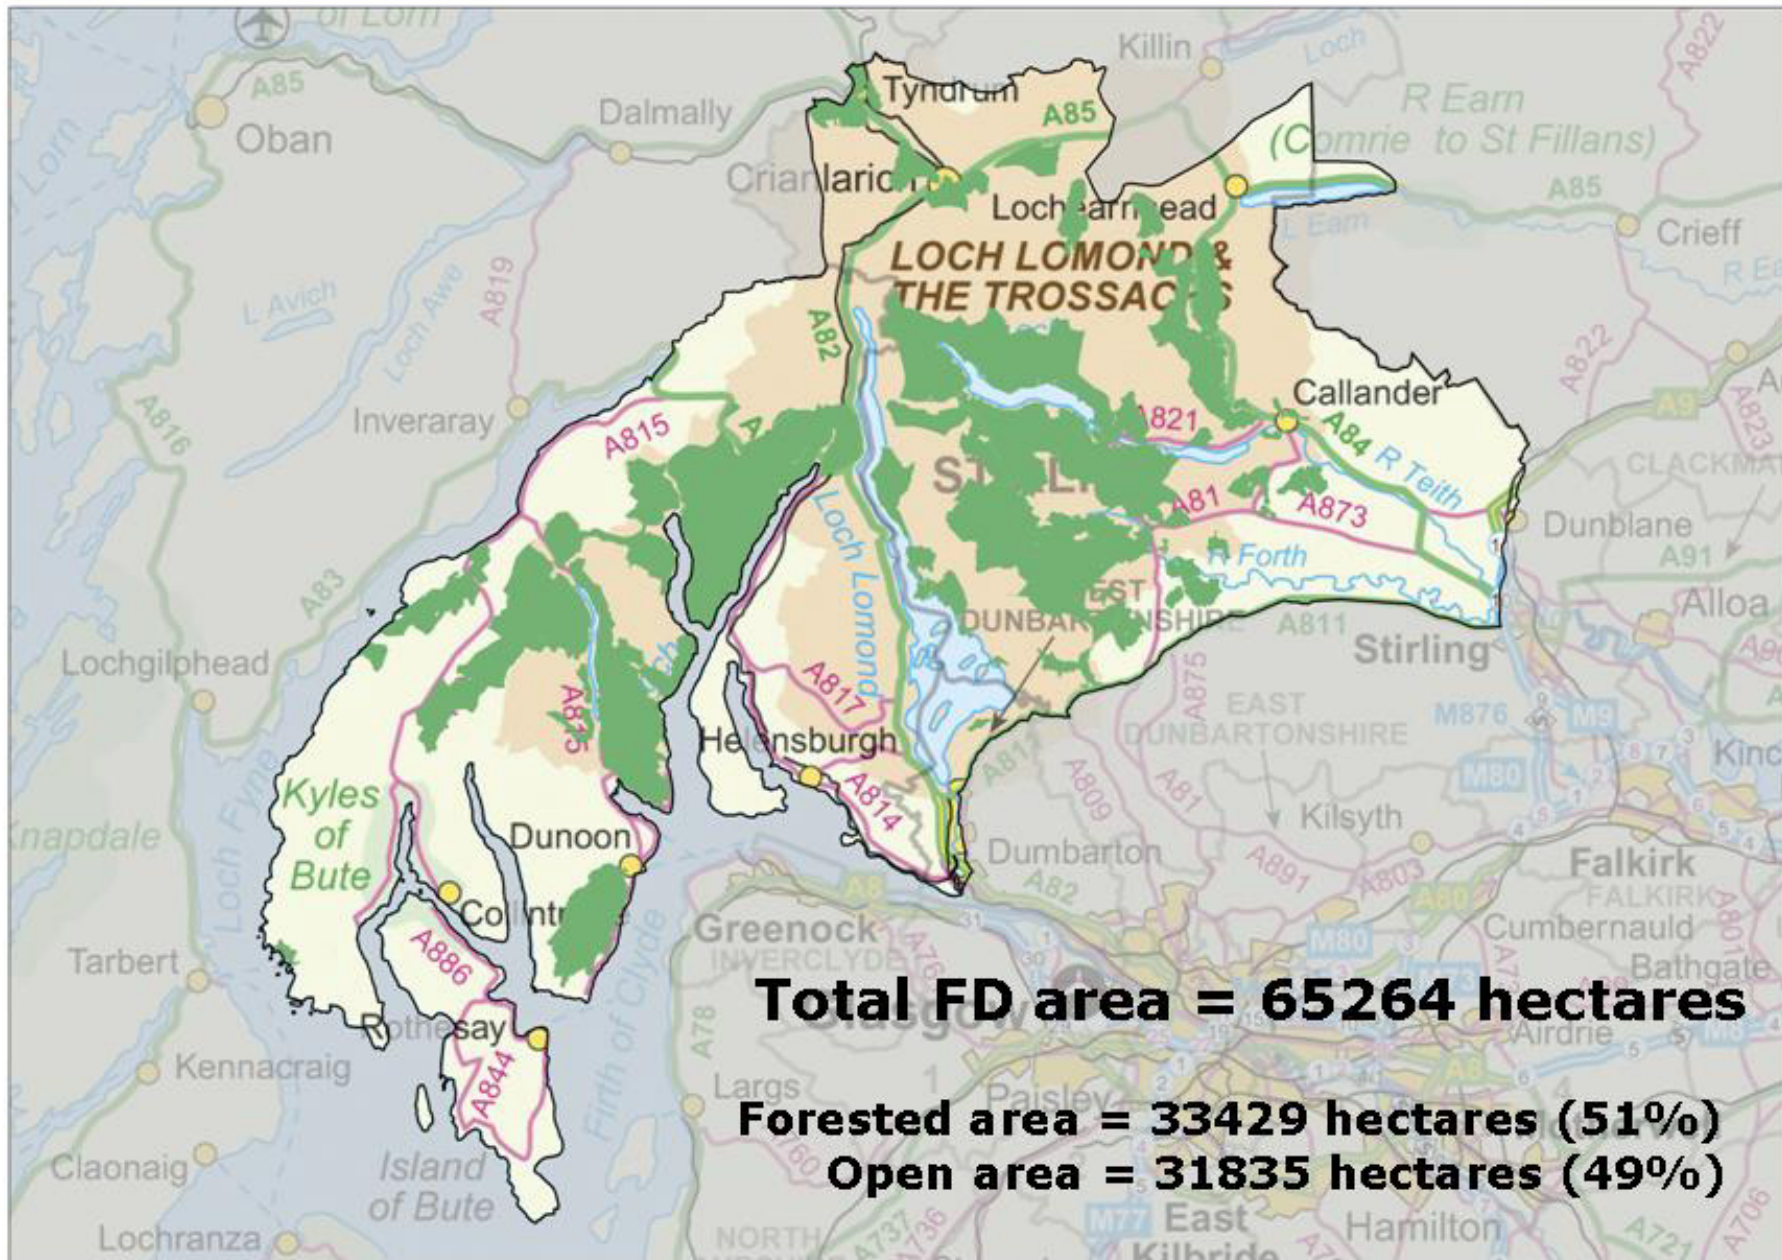

Welcome to Cowal & Trossachs FD

John Hair
Planning Manager

Species composition

Sitka spruce - 59%

Larch - 7%

Pine - 7%

Norway spruce - 4%

Other conifer - 7%

Broadleaves - 16%

Age range of trees

0 - 10 years 10%

11-20 years 10%

21 - 40 years 38%

41 - 60 years 27%

60 - 80 years 7%

81+ years 8%