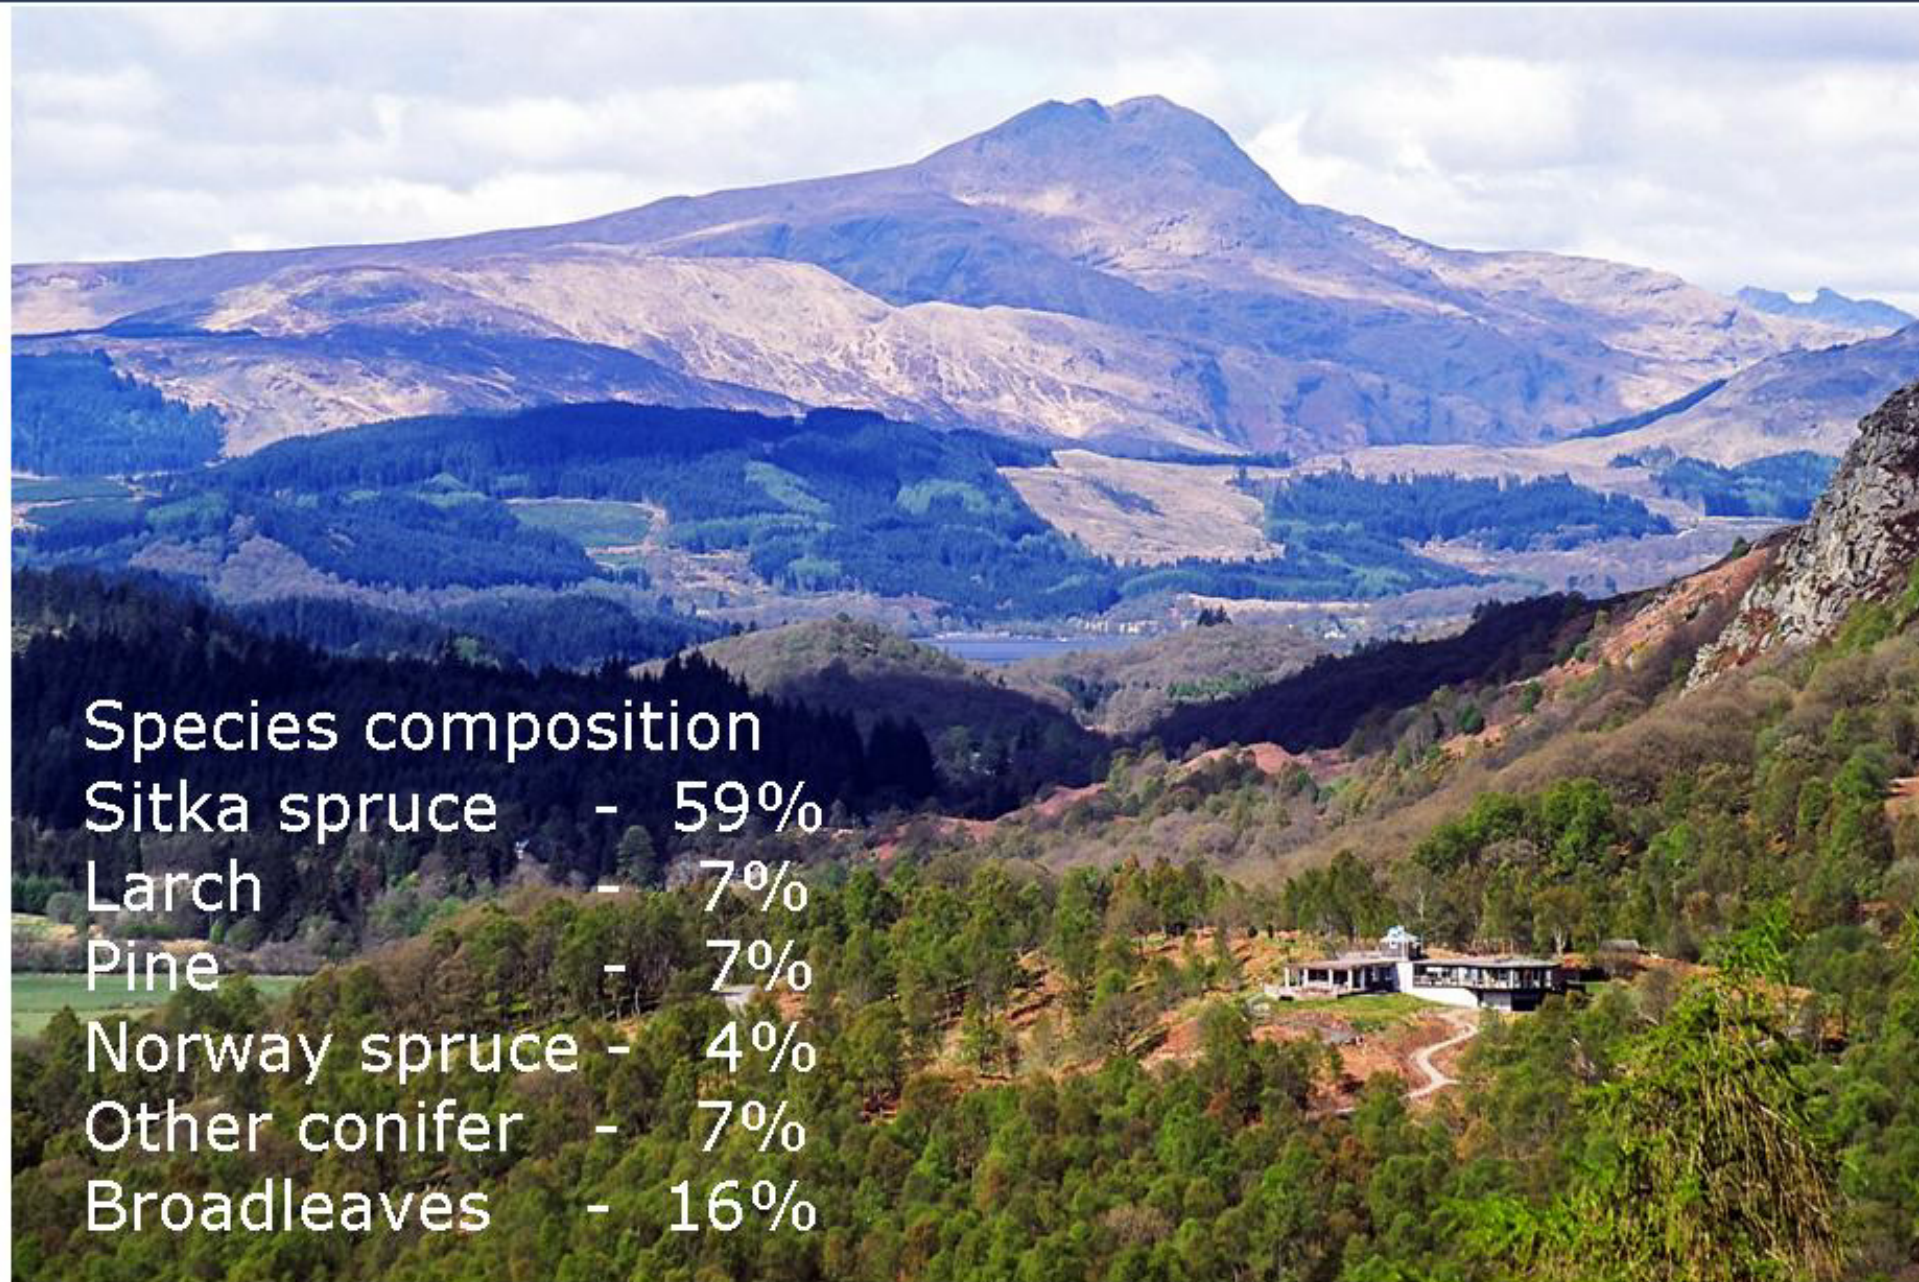

Welcome to Cowal & Trossachs FD

John Hair
Planning Manager

Species composition

Sitka spruce - 59%

Larch - 7%

Pine - 7%

Norway spruce - 4%

Other conifer - 7%

Broadleaves - 16%

Age range of trees

0 - 10 years 10%

11-20 years 10%

21 - 40 years 38%

41 - 60 years 27%

60 - 80 years 7%

81+ years 8%