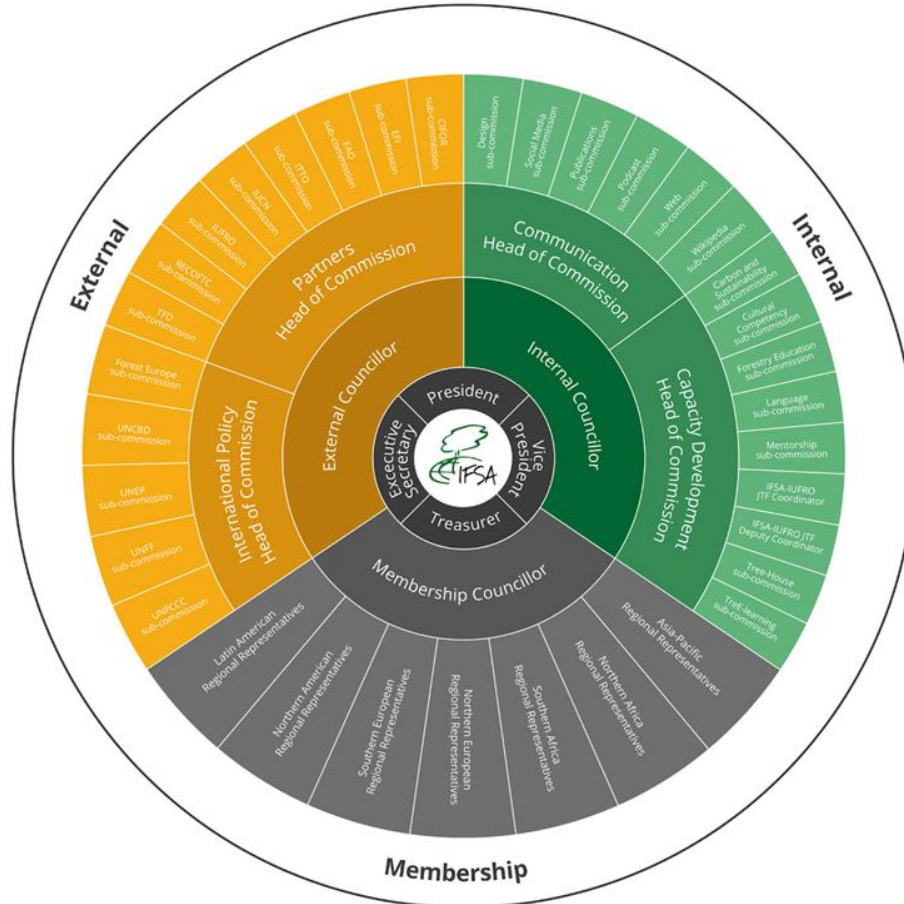

International
**Forestry
Students'**
Association

Pro Silva - IFSA meeting

What is IFSA?

The largest international association
for students of forestry and related
fields

Established in 1990 by motivated
students organizing Student
Symposiums since 1973

IFSS 2019, Estonia

Global - and Growing...

*World-wide network
of students and
young researchers*

Education Hub

*Connecting across
borders and cultures*

Vision & Mission

Vision

A world that appreciates forests

Mission

To enrich our members' education through international events, networking and intercultural exchange

IFSA Structure

Motivated Team of 51 Officials

IFSA is a non-political, non-profit and non-religious organisation that is entirely run by students.